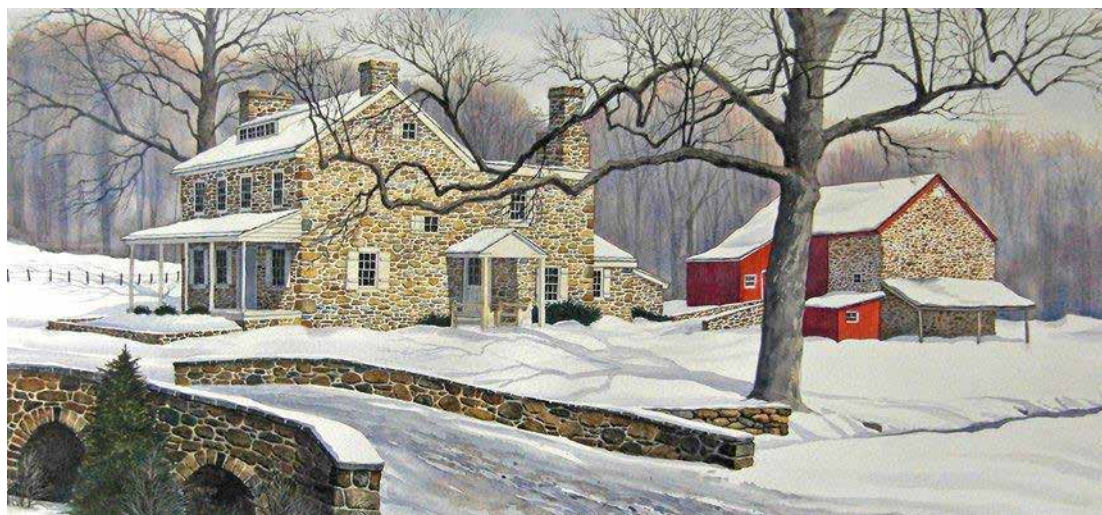

Juried shows have included Yellow Springs and Immaculata, both well-known in southeastern Pennsylvania. They have exhibited Lin's work for many years. She has created a series of prints for children, as well as illustrated three cookbooks.

Much of Lin's time is spent with two groups of women painters: Flying Colors Fine Artists which meets weekly in Glenmoore, PA and has an annual show at the Montgomery School; and The Artists Circle, which meets bi-monthly in Paoli and has an annual show at Malvern Prep. Both groups enjoy workshops, demonstrations, and lectures by local artists. Besides painting together, the artists attend local and national shows. Painting trips have been organized to Cape Cod, Maine, the British Isles, and the Continent.

Lin's studio, which she shares with her daughter and artist April D'Angelo, is in her home in Glenmoore. Visitors are welcome by appointment.

Lin has contributed to the following Healing Art Works, Inc. Projects:

Project 2006 - Penn State Milton S. Hershey Medical Center

Project 2007 - Children's Hospital of Philadelphia

Project 2008 - American Cancer Society Hope Lodge

Project 2011/2012 - The Chester County Hospital

Donated to Project 2011/2012

The Chester County Hospital